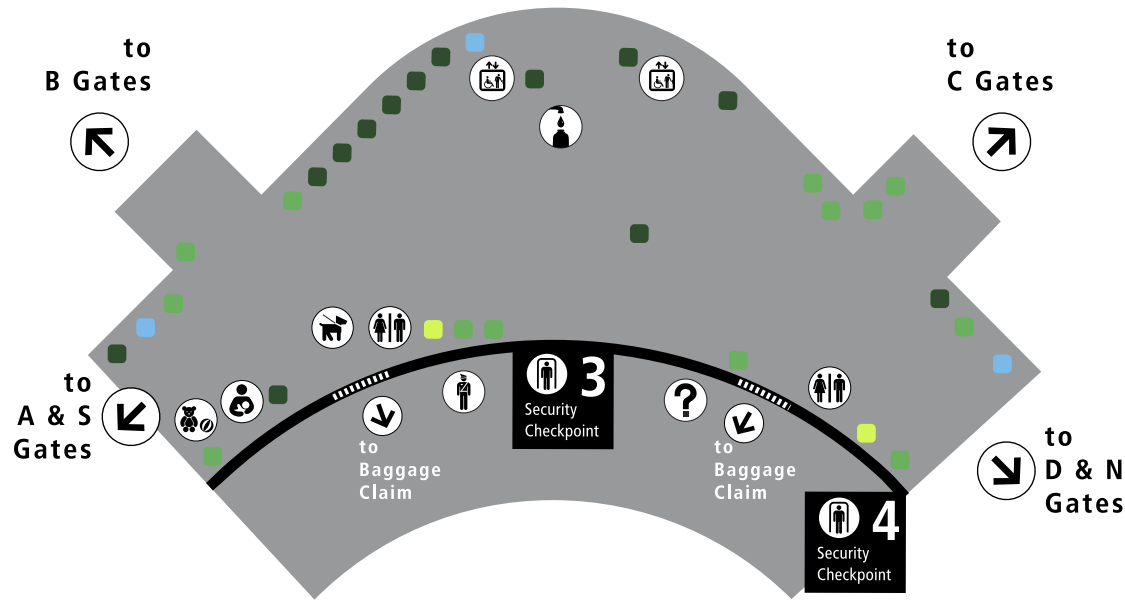

SEA Central Terminal Map

bit.ly/SEAaccessibility

Legend

- Dining
- Retail
- Services
- Airline Clubs
- Exit Secure Area
- Children's Play Area
- Information Booth
- Nursing Room
- Pet Relief Area
- Police
- Restrooms
- Water Refill Station

SEA
SEATTLE-TACOMA INTERNATIONAL AIRPORT
DINING | RETAIL
For dining and retail options visit ExploreSEA.org

Additional Information:

Dining Options: BrewTop Social, Diletantte Mocha Cafe, Evergreens, Floret by Cafe Flora, Koi Shi Sushi Bento, Lucky Louie Fish Shack, Pallino, Pei Wei Asian Kitchen, QDOBA, Salty's at SEA, Starbucks Evening, Stonehouse Cafe, Vyne Tasting Room

Retail Options: Coach, Dufry Duty Free, ExOfficio, Fireworks, Hudson, Lady Yum, MAC, Made in Washington, Planewear, Seattle Chocolates, Seattle Made, SUBPOP, TUMI

Services include, ATMs, Children's Play Area, Information Booth, Nursing Room, Vending, Water Filling Station

Airline Clubs include, Alaska Lounge, Amex Centurion Lounge, Delta Sky Club

Central Terminal

For a complete listing download the flySEA App