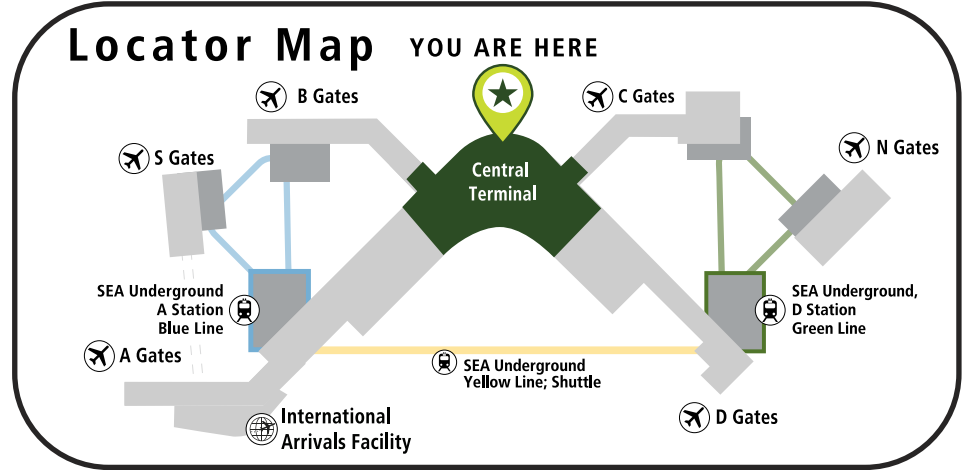

SEA Central Terminal Map

bit.ly/SEAaccessibility

Legend

- Dining
- Retail
- Services
- Airline Clubs
- Exit Secure Area
- Children's Play Area
- Information Booth
- Nursing Room
- Pet Relief Area
- Police
- Restrooms
- Water Refill Station

SEA
SEATTLE-TACOMA INTERNATIONAL AIRPORT
DINING | RETAIL
For dining and retail options visit ExploreSEA.org

Additional Information:

Dining Options: BrewTop Social, Diletantte Mocha Cafe, Evergreens, Floret by Cafe Flora, Koi Shi Sushi Bento, Lucky Louie Fish Shack, Pallino, Pei Wei Asian Kitchen, QDOBA, Salty's at SEA, Starbucks Evening, Stonehouse Cafe, Vyne Tasting Room

Retail Options: Coach, Dufry Duty Free, ExOfficio, Fireworks, Hudson, Lady Yum, MAC, Made in Washington, Planewear, Seattle Chocolates, Seattle Made, SUBPOP, TUMI

Services include, ATMs, Children's Play Area, Information Booth, Nursing Room, Vending, Water Filling Station

Airline Clubs include, Alaska Lounge, Amex Centurion Lounge, Delta Sky Club

Central Terminal

For a complete listing download the flySEA App